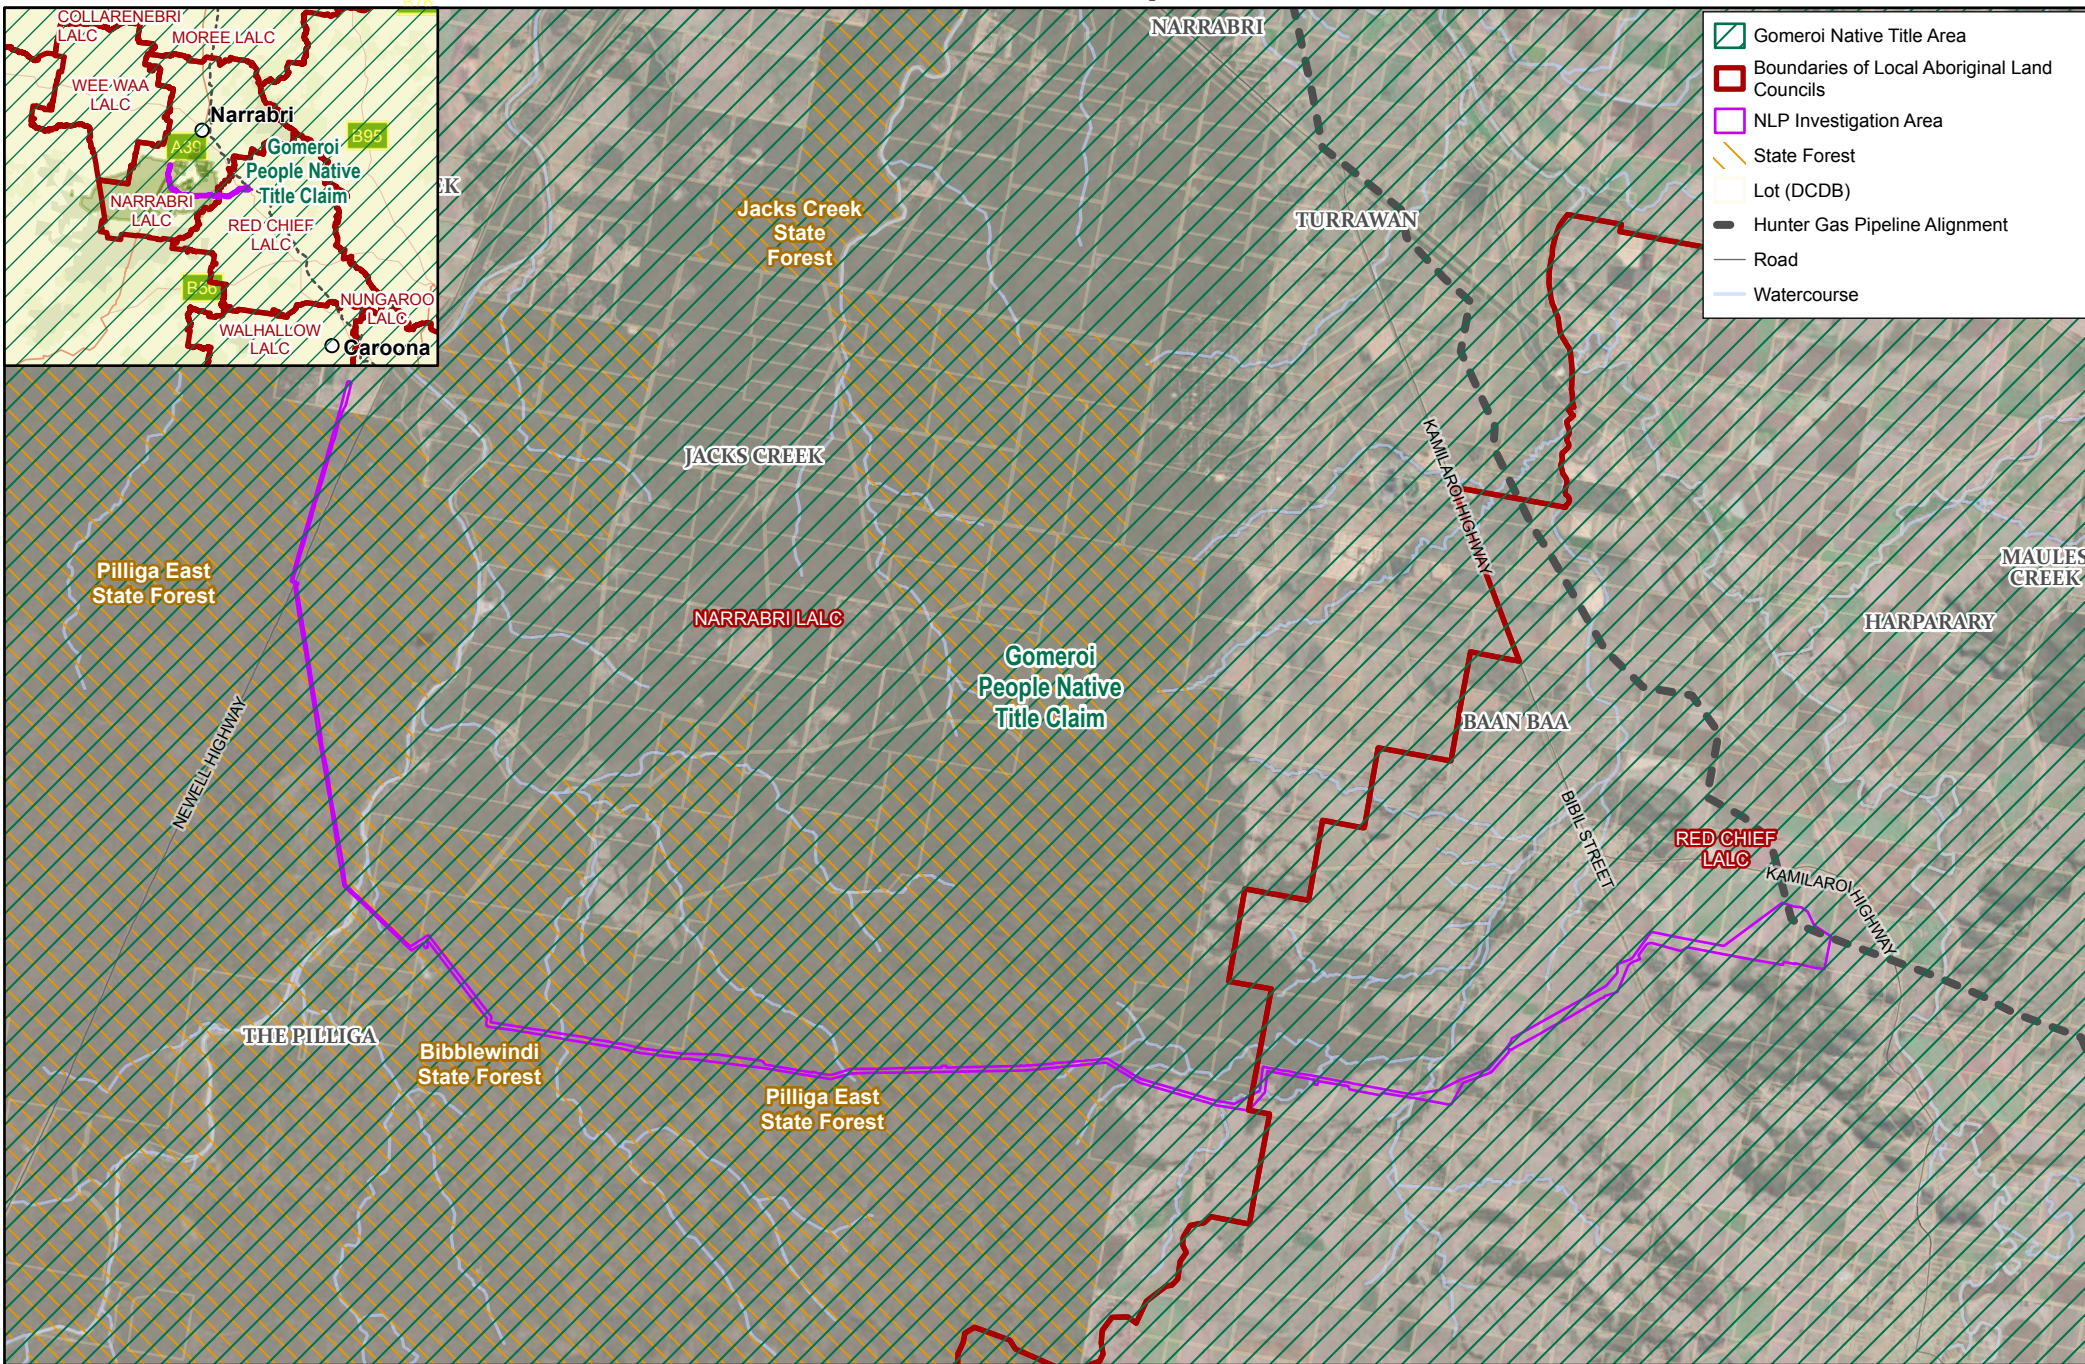

Narrabri Lateral Pipeline

Date: 07 Nov 2023
World Imagery: Earthstar Geographics
World Street Map: Esri, HERE, Garmin, FAO, NOAA, USGS